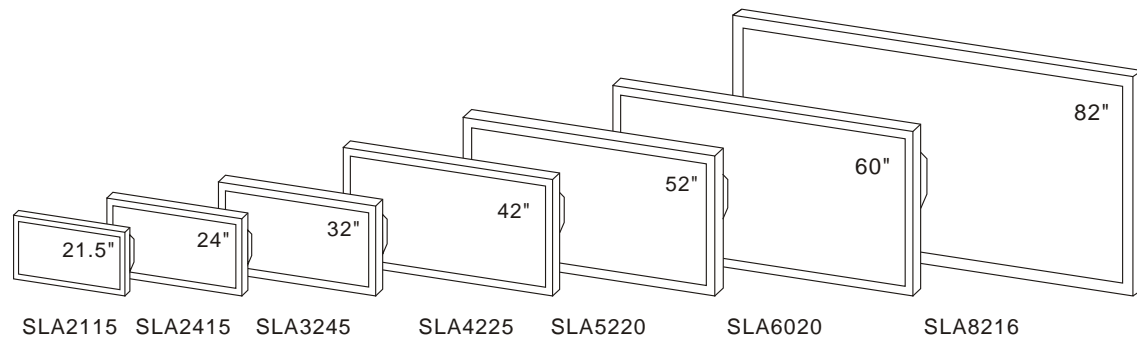

SLA Series Digital Signage

All in One Large Size Digital Signage Solutions

21.5"~60" Sunlight Readable Outdoor Display

Litemax has launched large-size (from 21.5" to 60") digital signage solution. This all-in-one Digital Signage Solution takes sunlight readable LCD panel to attract customers easier. In the content display section, it can support new media formats and manage display contents via the internet easier. In addition, with more delicate and customization casing design, these high quality LCD panels will become a beautiful decoration of an interior design project or a eye-catching information platform in a mall. Contact with our sales to learn of more detail of this solution

Main Features

- High Resolution TFT LCD Display
- Brightness 500/1000/ 2000 nits
- Flexible CMS (central management system)
- Ethernet 10/100 mbps or wireless 802.11.
- Easy Deployment and operation
- 1080P HD Quality
- Buildin 2wx2 Speakers
- Low Power Consumption LED Backlight

Media Player Embedded

Application:

- Cafeteria
- Retail
- Hotels & Casinos
- Transport
- TV Studios
- Control Rooms
- Public Information
- Cinema
- Airport
- Shopping Mall
- Concert
- Exhibition