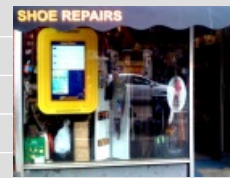

52" Sunlight Readable Digital Signage

Model No.	SLA5220
Description	52' sunlight readable digital signage, FHD(1920x1080)
Display Area	1152(H) x 648 (V) mm
Brightness	2000 cd/m²
Resolution	1920 x 1080
Aspect Ratio	16 : 9
Contrast Ratio	2000:1
Pixel Pitch (mm)	0.6(H) X 0.6(V)
Viewing Angle	176° (H), 176° (V)
Display Colors	107.3M
Response Time (Typical)	4 ms
Playback Function	Video, Music, Photo, RSS
Video Codec	MPEG-1,2,4, Divx 3.11/ Windows media video9
Video Formats	Mpg/mpeg/asf/avi/vob/wmv/ts
Audio Formats	MP3 / WAV / AAC / WMA
Image Format	Bmp / Jpg / Jpeg / Png / Gif
Storage	SDHC card
Network Connection	Ethernet 10/100 Mbps
Wireless Network	802.11 b/g/n WiFi (optional)
I/O Interface	RS232, USB, IR remote
Speaker	2W x2
Power Consumption	TBD
Dimensions (mm)	TBD
Operation Temperature	0 °C ~ 50 °C
Storage Temperature	-20 °C ~ 70 °C
Certification	CE/FCC