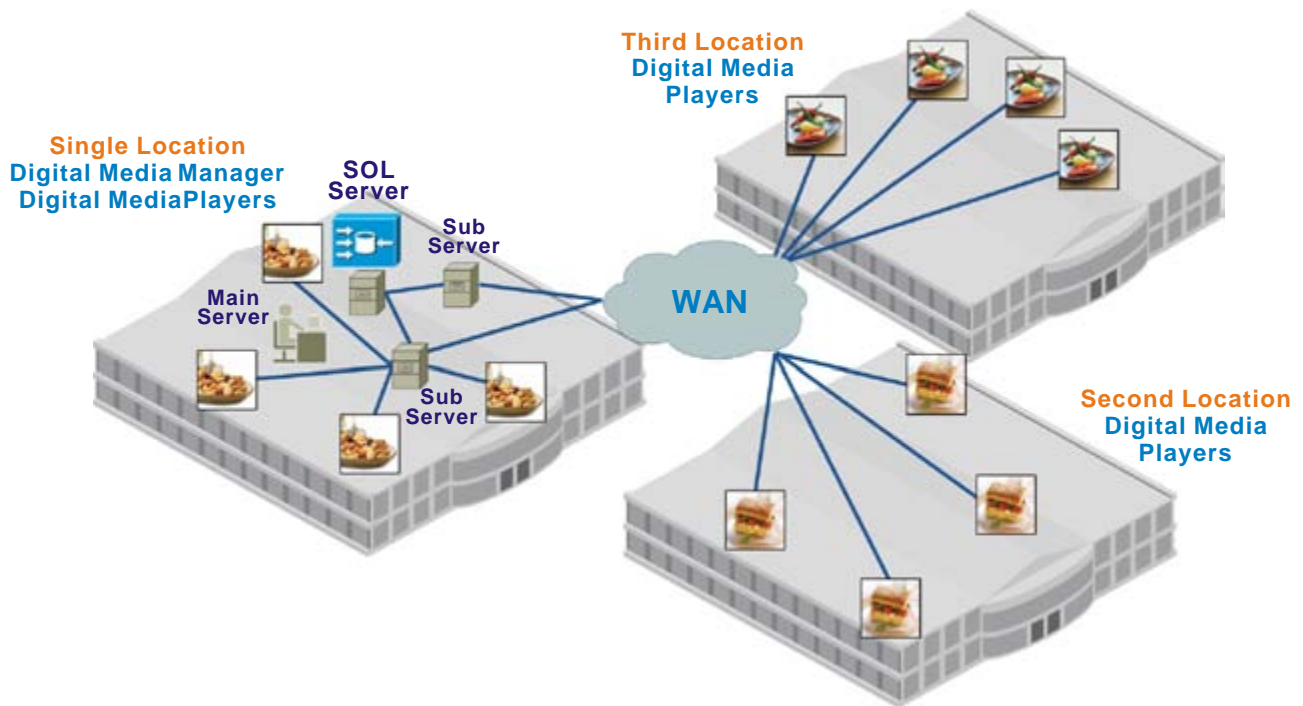

Digital Signage Value Chain

Scalabilities

CMS (Central Management System)

Spanpixel Digital Signage

Landscape" and "Portrait" mode support!
Best Choice for specific industrial applications!
The most eye-catching LCD display!

15"~55" Sunlight Readable Resizing Display

"Spanpixel", the resizing LCD. Providing special ratios for various digital signage applications, LITEMAX develops Spanpixel series, new LED backlight LCD panel with specific aspect ratios (16:3 and 16:6), from 15-inch to 55-inch, 16:3 or 16:6. Incorporating with LITEMAX AD control board. Now you can show your creative Ad design on all the impossible spots before like vending machine, POS, refrigerator, taxi top, bus, train, etc.

Application:

- Cafeteria
- Retail
- Hotels & Casinos
- Transport
- TV Studios
- Control Rooms
- Public Information
- Cinema
- Airport
- Shopping Mall
- Concert
- Exhibition

SSA Series Digital Signage

Core Technology